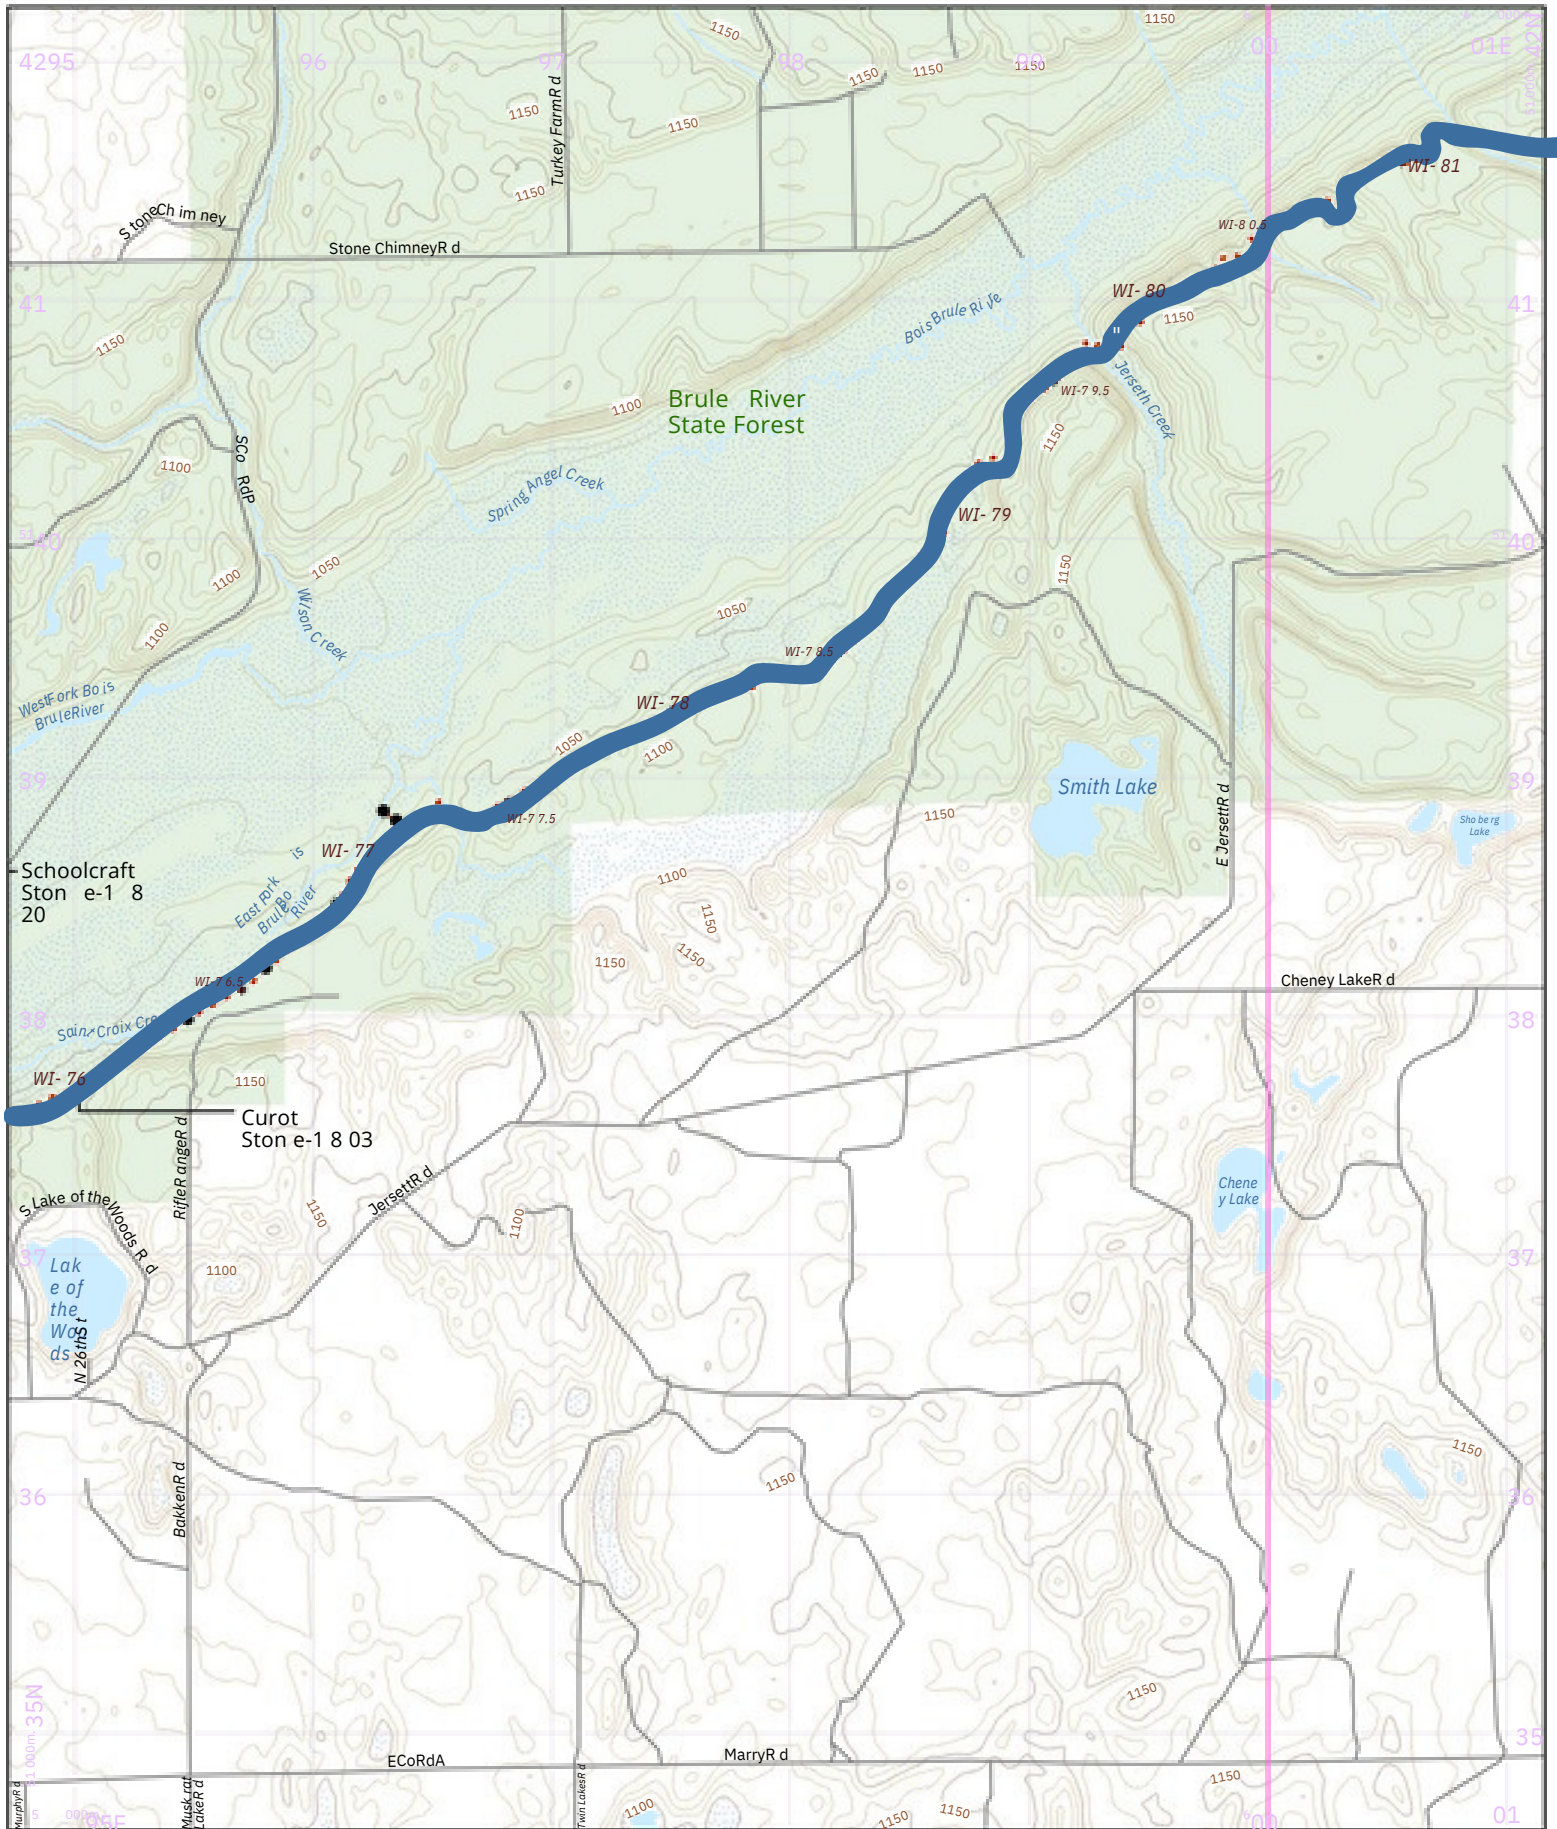

- ^ - Parking
- - - - - Camping
- o - Point of Interest
- NCT - On-Road-1/2 mile interval
- Nearby Trail Points - 10-foot Contour Interval
- Public - County Lands Bndry.
- Wetlands

North Country National Scenic Trail

Wisconsin Section Maps

WI- 011

Western Wisconsin Region

Update Version - 9/25/2023

Use this map on your mobile device / the "PDFMaps" app from Avenza - <http://avenza.com/pdf-maps>
To add this map at no cost from the Avenza Store, visit: <https://northcountrytrail.org/the-trail/trail-map-and-downloads>

Under "Mobile Maps" UTM 15 NAD 83

1:31,680

1 in = 0.5 miles

Hike it. Build it. Love it. Support it. Please support the mapping a gift today. Enjoy your complimentary North Country National Scenic Trail program with