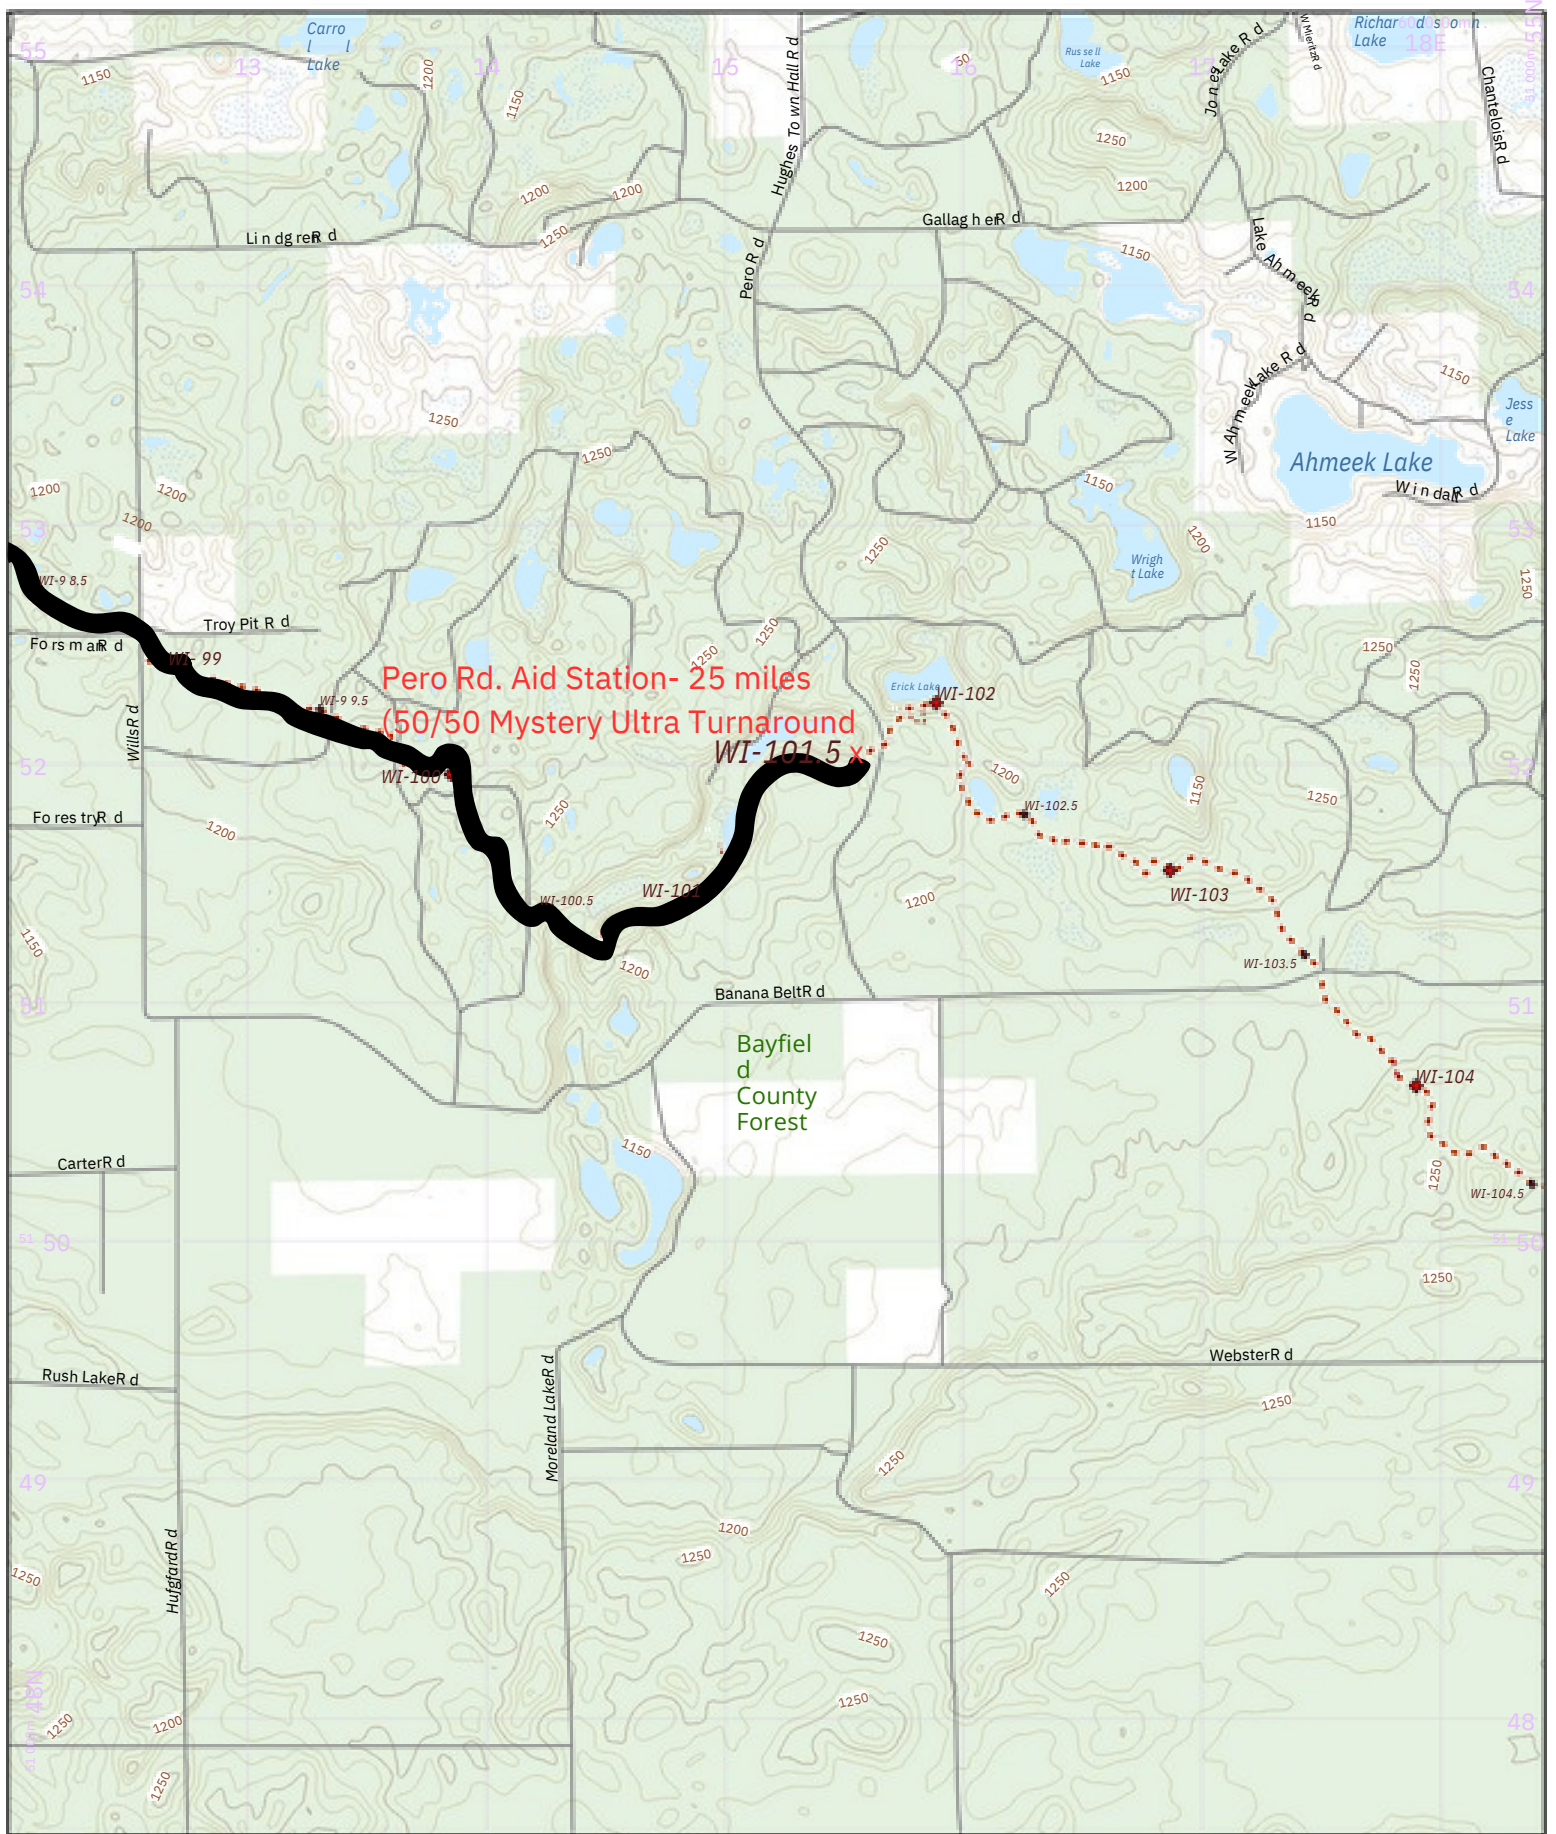

- ▲ - Parking
- - Camping
- - Point of Interest
- NCT - On-Road 1/2 In - Mile
- Nearby Trail Points - 10-foot Contour Interval
- Public - County
- Lands Bndry - Wetlands

North Country National Scenic Trail

Wisconsin Section Maps

WI-015 Western Wisconsin Region

Update Version - 9/25/2023

Use this map on your mobile device w/ the PFDMaps app from Avenza - <http://avenza.com/pdf-maps>
To add this map at no cost from the AvenzaStore, visit: <https://northcountrytrail.org/the-trail/rail-map-and-downloads/> under "Mobile Maps"

1:31,680 UTM 15 NAD 83

1 in = 0.5 miles

Hike it. Build it. Love it. Support the mapping program with a gift today. Enjoy your complimentary North Country National Scenic Trail map download, and app by clicking!